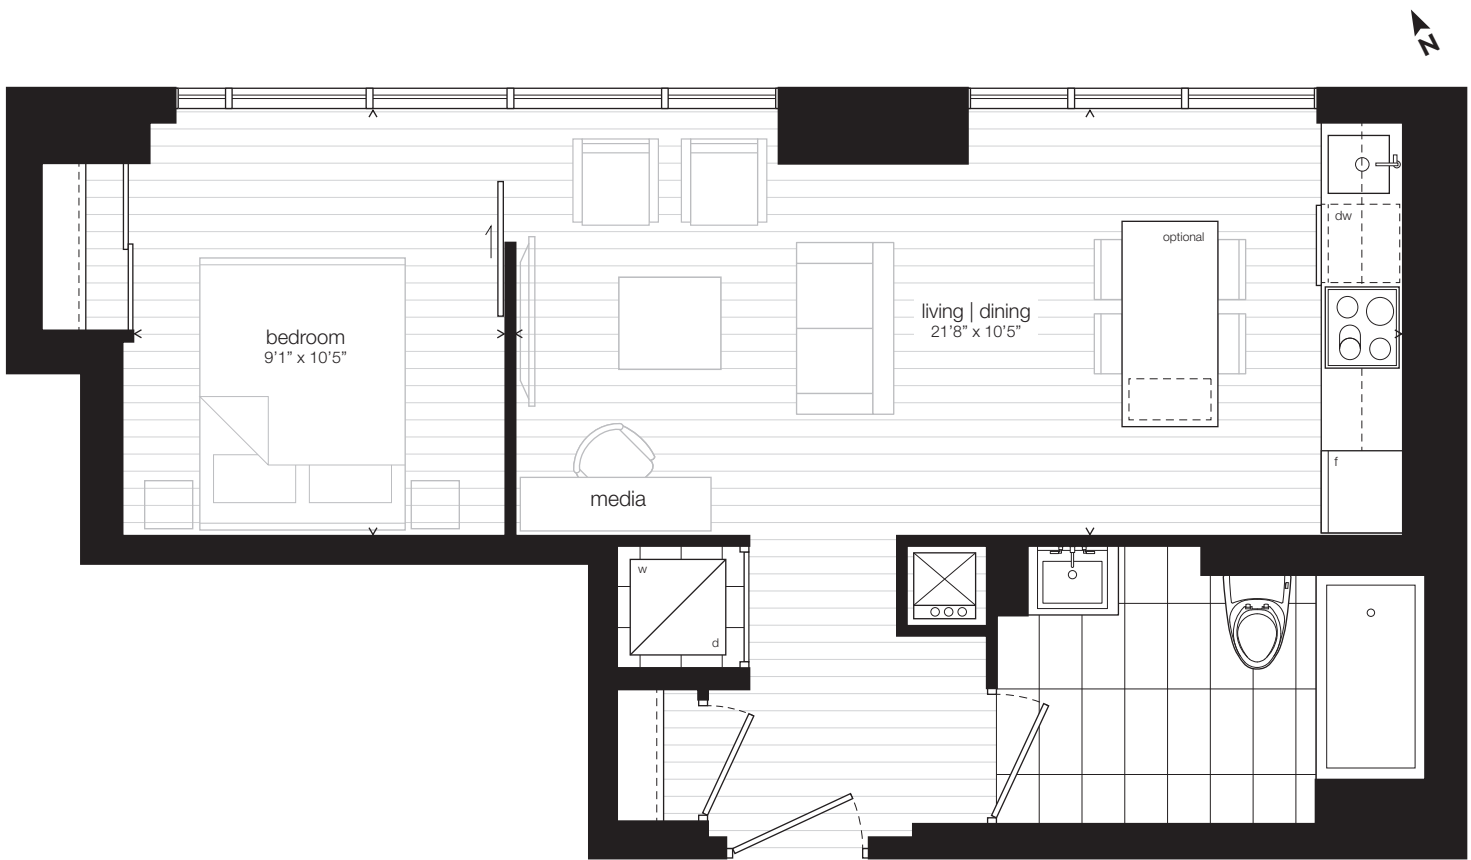

2709 | one bedroom + media

536 sq.ft.

Floor 27

For More Info, T:416.865.0862 F:416.865.9610 // 147 Spadina Ave. Suite 205, Toronto