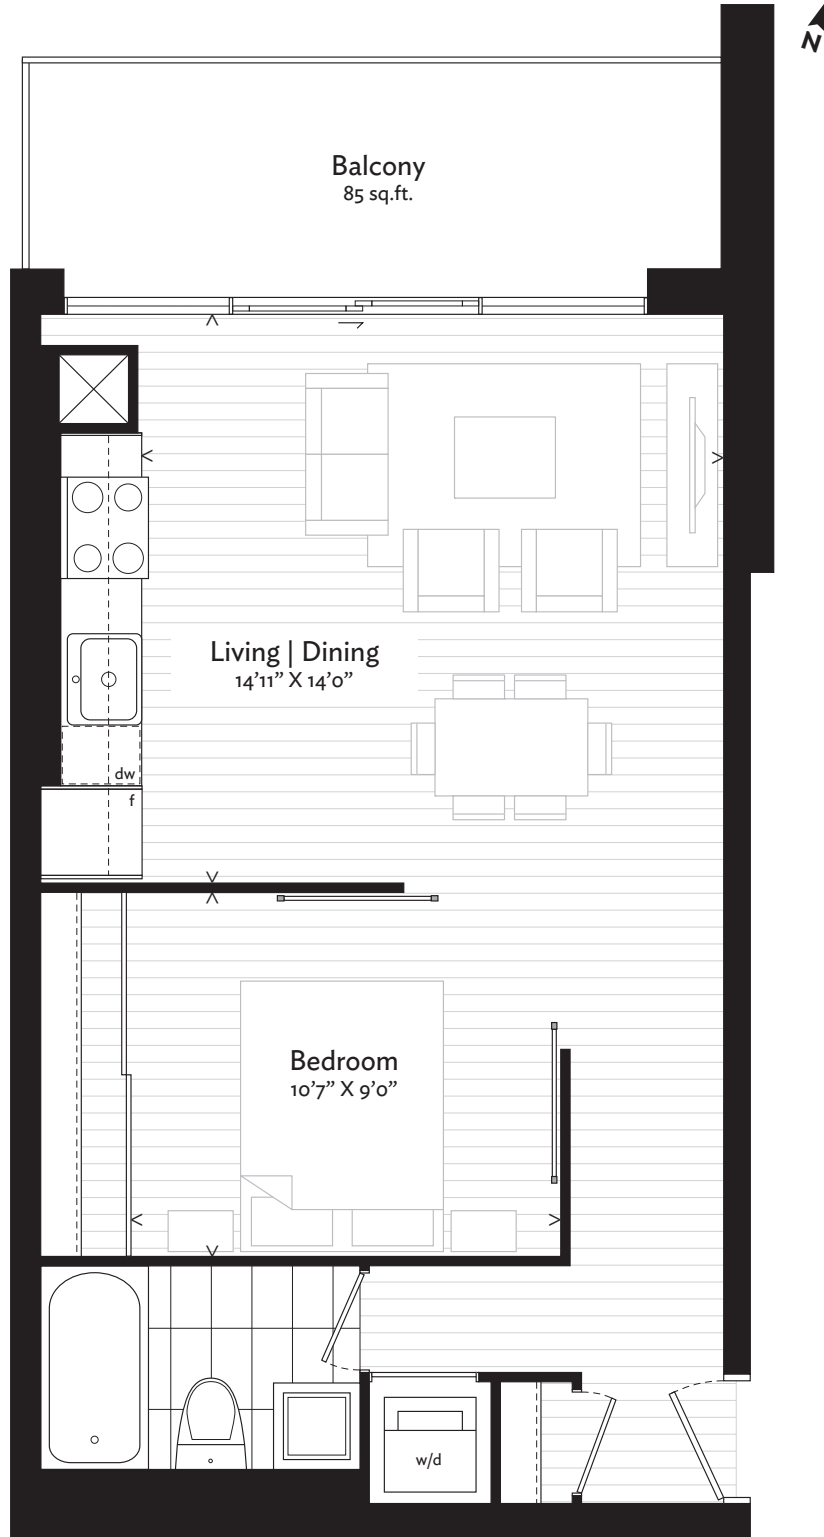

409 | one bedroom
561 sq.ft.
 plus 85 sq.ft. balcony

Level 4

Queen Street East

For More Info, T:416.865.0862 F:416.865.9610 // 147 Spadina Ave. Suite 205, Toronto